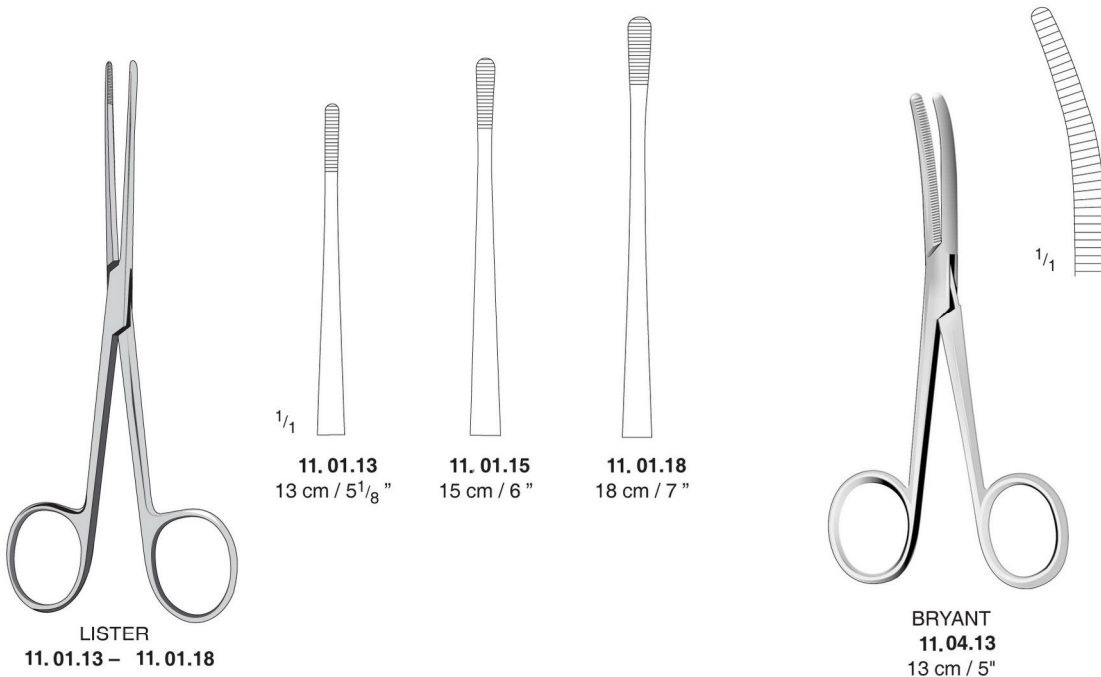

Sponge Forceps
Pincas Porta Esponjas
Pinces Porte-eponges

Tel# 0092-52-4260785
Fax# 0092-52-4266804
Email. Info@benison.com.pk

Sinsu & Dressing Forceps

Swab Forceps, Sponge Holding Forceps

Dressing & Sponge Forceps

BOZEMAN
11.34.26
 26 cm / 10 1/4"

1/1

1/2

FOERSTER
11.36.18 - 11.38.25

1/1

11.36.18	- 18 cm / 7 1/8"	- 11.36.19
11.37.24	- 24 cm / 9 1/2"	- 11.37.25

11.38.25
 24 cm / 9 1/2"

11.38.24
 24 cm / 9 1/2"