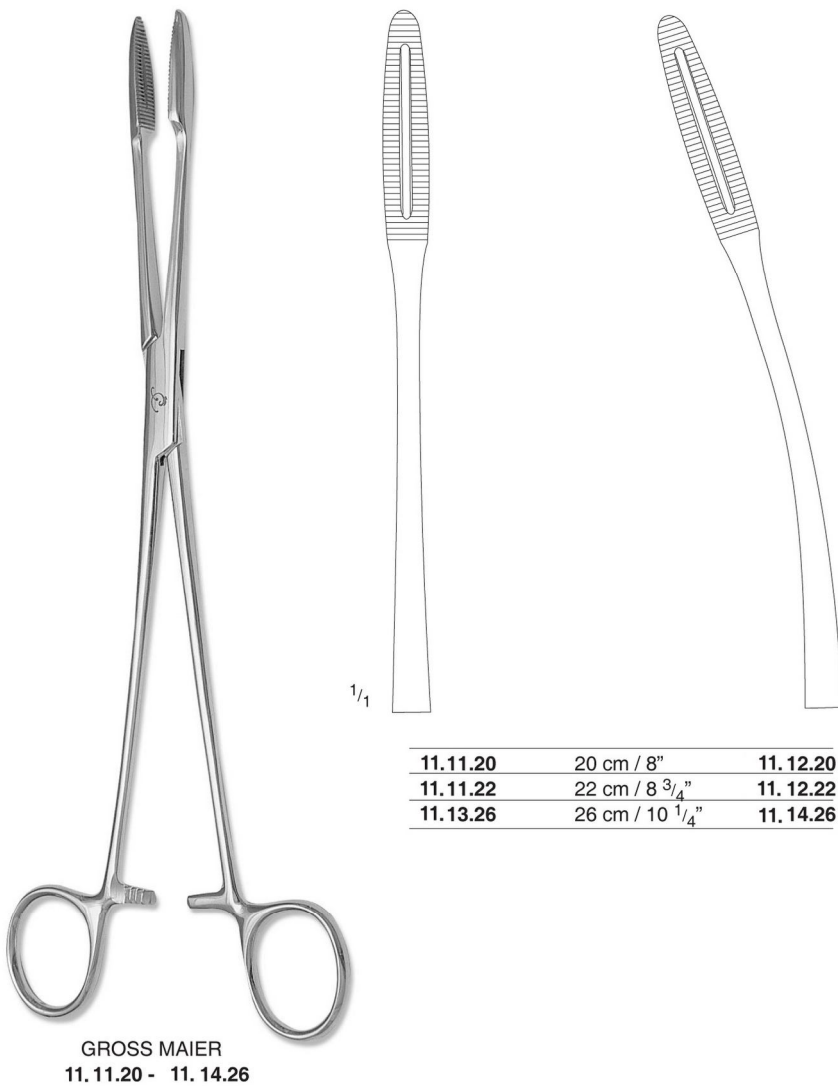

Sponge Forceps
Pincas Porta Esponjas
Pinces Porte-eponges

Tel# 0092-52-4260785
Fax# 0092-52-4266804
Email. Info@benison.com.pk

Sinsu & Dressing Forceps

Swab Forceps, Sponge Holding Forceps

Dressing & Sponge Forceps

BOZEMAN
11.34.26
 26 cm / 10 1/4"

1/1

1/2

FOERSTER
11.36.18 - 11.38.25

1/1

11.36.18	- 18 cm / 7 1/8"	- 11.36.19
11.37.24	- 24 cm / 9 1/2"	- 11.37.25

11.38.25
 24 cm / 9 1/2"

11.38.24
 24 cm / 9 1/2"