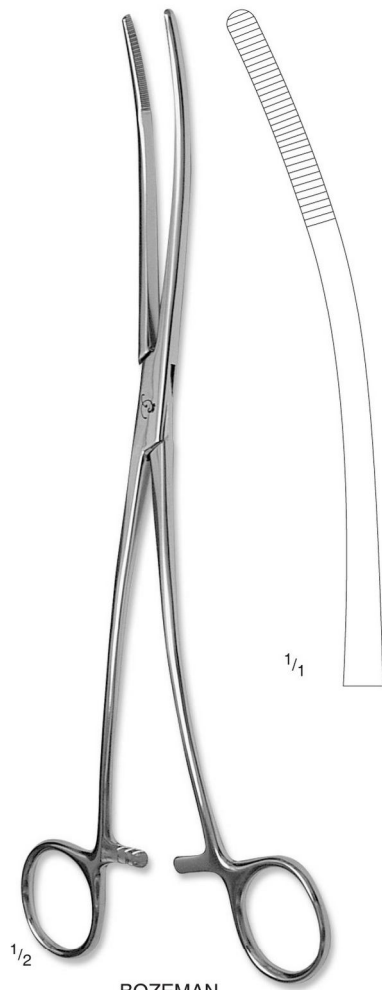

Sponge Forceps
Pincas Porta Esponjas
Pinces Porte-eponges

Tel# 0092-52-4260785
Fax# 0092-52-4266804
Email. Info@benison.com.pk

Sinsu & Dressing Forceps

Swab Forceps, Sponge Holding Forceps

Dressing & Sponge Forceps

BOZEMAN
11.34.26
 26 cm / 10 1/4"

1/1

1/2

FOERSTER
11.36.18 - 11.38.25

1/1

11.36.18	- 18 cm / 7 1/8"	- 11.36.19
11.37.24	- 24 cm / 9 1/2"	- 11.37.25

11.38.25
 24 cm / 9 1/2"

11.38.24
 24 cm / 9 1/2"