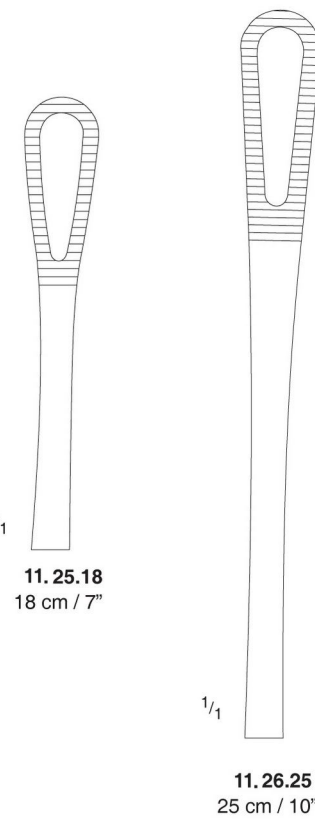

Sponge Forceps
Pincas Porta Esponjas
Pinces Porte-eponges

Tel# 0092-52-4260785
Fax# 0092-52-4266804
Email. Info@benison.com.pk

Sinsu & Dressing Forceps

Swab Forceps, Sponge Holding Forceps

Dressing & Sponge Forceps

BOZEMAN
11.34.26
 26 cm / 10 1/4"

1/1

1/2

FOERSTER
11.36.18 - 11.38.25

1/1

11.36.18	- 18 cm / 7 1/8"	- 11.36.19
11.37.24	- 24 cm / 9 1/2"	- 11.37.25

11.38.25
 24 cm / 9 1/2"

11.38.24
 24 cm / 9 1/2"